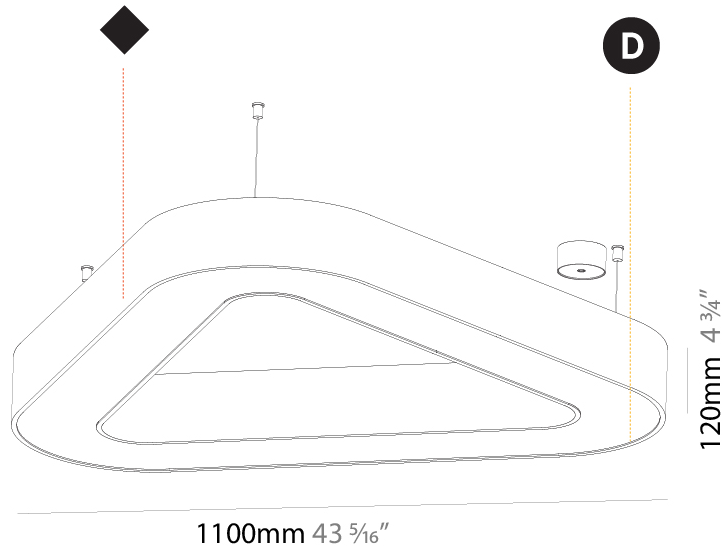

GENERAL

Series: Glorious
Subseries: Glorious Victory
Brand: Prolicht
Division: Architectural
Mounting Type: Suspension
Mounting Location: Ceiling
Subcategory: Ambient

PHYSICAL

Shape: Abstract
Length (mm): 1100
Length (in): 43 5/16
Width (mm): 1100
Width (in): 43 5/16
Height (mm): 120
Height (in): 4 3/4
Max. Overall Height (mm): 2120
Max. Overall Height (in): 83 7/16
Light Distribution: Direct / Indirect
Weight (kg): 10.819
Weight (lbs): 23.851
Diffuser: PMMA - Opal or Micro-Prism
Fixture Finish: SSR / BKV / CWI / CRY / HAB / UFT / ITA / RUA / FTG / MYG / LOD / PUS / FRO / FUP / KIA / POP / BLS / SPG / MEY / GOH / GUM / CHC / COM / ABZ / JAG / OBR / MOS / ROR
Fixture Material: Aluminum

ELECTRICAL

Lamp Type: LED (Zhaga Standard)
Input Wattage (W): 70
Total Output Wattage (W): 60 / 48 (3500K)
Dimming: Non-Dimming / Phase Dimming (120Vac only) / 0-10V Dimming
Driver Included: Yes
Driver Location: Integrated
Driver Type: Constant Current - 120 / 277Vac
Driver Class: Class 2
Input Voltage (V): 120 - 277
Constant Current (MA): 350 / 900/600 (3500K)

LED

Color Temperature (°K): 3000 / 3500 / 4000
Max. Delivered Lumen (lm): 4150 / 4302 / 4390 Direct / 3660 / 3783 / 3860 Indirect
CRI: >80 CRI
Efficiency (%): 70.9
Lamp Life (hrs): 50000

OPTICAL

RATINGS AND CERTIFICATIONS

Certified By: Certified for North American Standards
IP rating: IP20